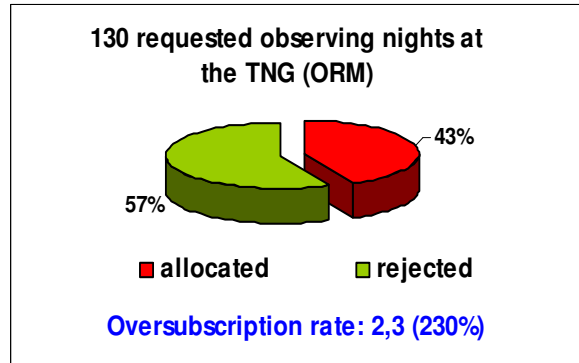

OVERSUBSCRIPTION RATES AT THE ORM & OT TELESCOPES

SPANISH TAC 2002

The oversubscription rate expresses the number of nights/hours requested for each allocated night.