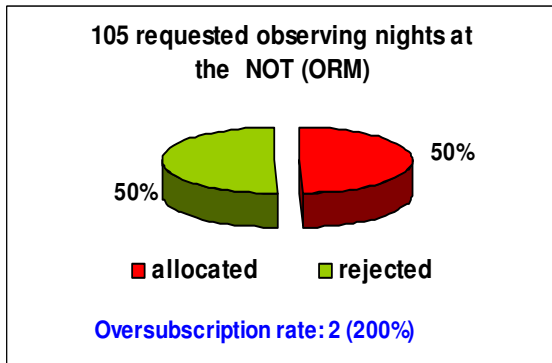

OVERSUBSCRIPTION RATES AT THE ORM & OT TELESCOPES

SPANISH TAC 2002

The oversubscription rate expresses the number of nights/hours requested for each allocated night.