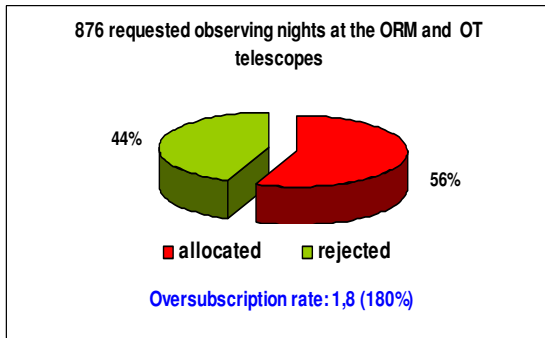

OVERSUBSCRIPTION RATES AT THE ORM & OT TELESCOPES

SPANISH TAC 2002

The oversubscription rate expresses the number of nights/hours requested for each allocated night.