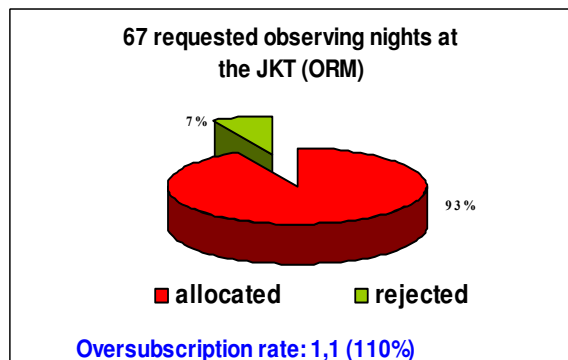

OVERSUBSCRIPTION RATES AT THE ORM & OT TELESCOPES

SPANISH TAC 2002

The oversubscription rate expresses the number of nights/hours requested for each allocated night.