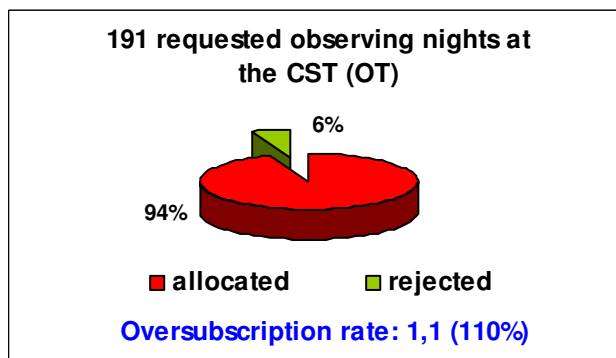

OVERSUBSCRIPTION RATES AT THE ORM & OT TELESCOPES

SPANISH TAC 2002

The oversubscription rate expresses the number of nights/hours requested for each allocated night.