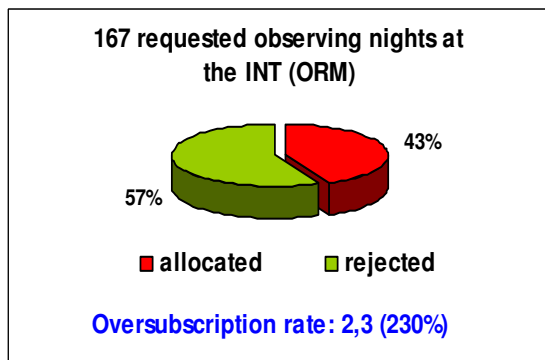

OVERSUBSCRIPTION RATES AT THE ORM & OT TELESCOPES

SPANISH TAC 2002

The oversubscription rate expresses the number of nights/hours requested for each allocated night.