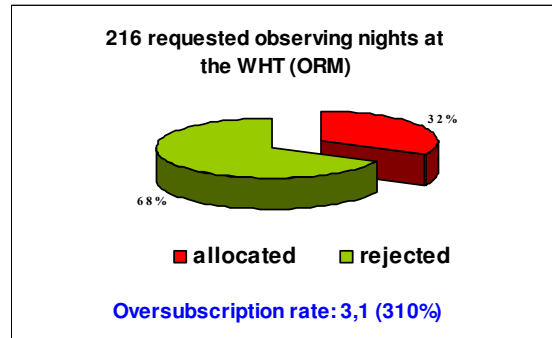

OVERSUBSCRIPTION RATES AT THE ORM & OT TELESCOPES

SPANISH TAC 2002

The oversubscription rate expresses the number of nights/hours requested for each allocated night.