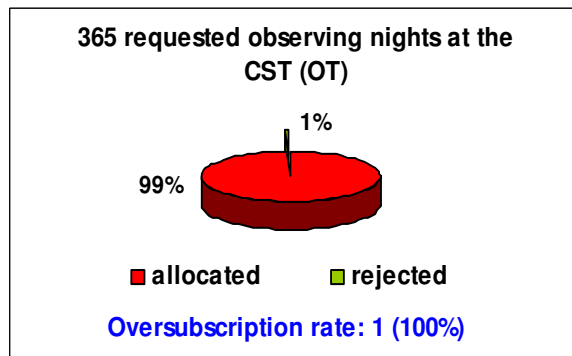

OVERSUBSCRIPTION RATES AT THE ORM & OT TELESCOPES

SPANISH TAC 2001

The oversubscription rate expresses the number of nights/hours requested for each allocated night.