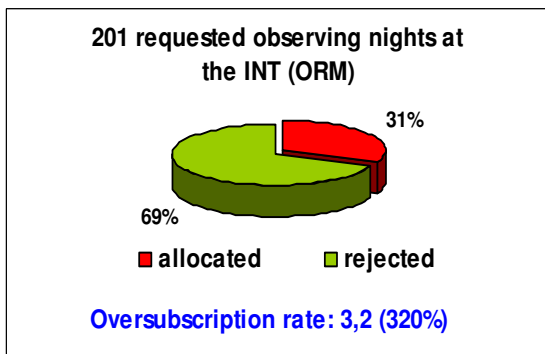

OVERSUBSCRIPTION RATES AT THE ORM & OT TELESCOPES

SPANISH TAC 2001

The oversubscription rate expresses the number of nights/hours requested for each allocated night.