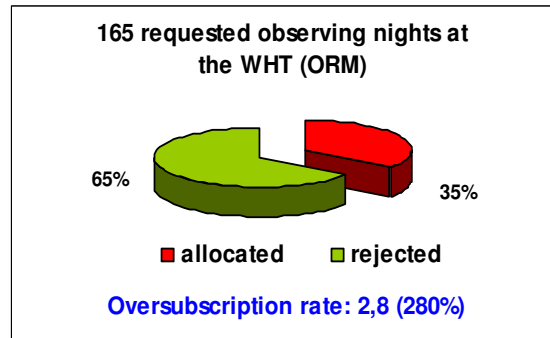

OVERSUBSCRIPTION RATES AT THE ORM & OT TELESCOPES

SPANISH TAC 2001

The oversubscription rate expresses the number of nights/hours requested for each allocated night.