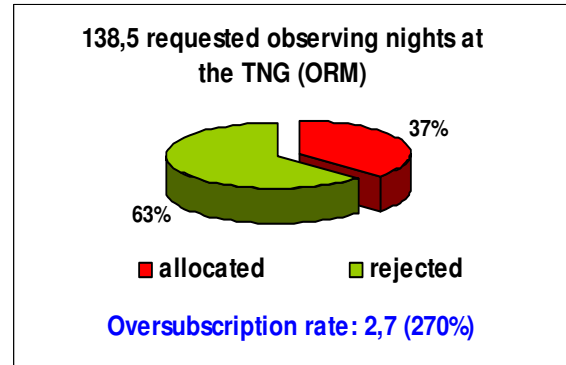

OVERSUBSCRIPTION RATES AT THE ORM & OT TELESCOPES

SPANISH TAC 2001

The oversubscription rate expresses the number of nights/hours requested for each allocated night.