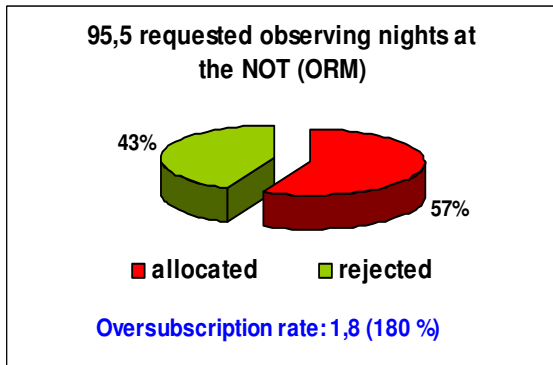

OVERSUBSCRIPTION RATES AT THE ORM & OT TELESCOPES

SPANISH TAC 2001

The oversubscription rate expresses the number of nights/hours requested for each allocated night.