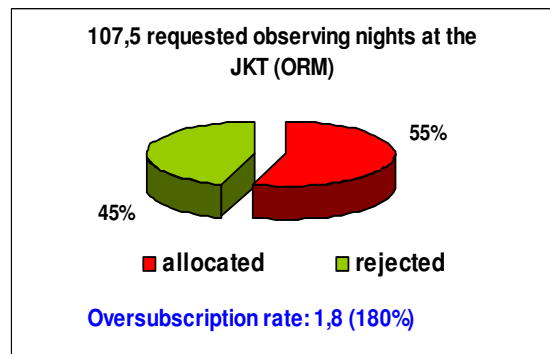

OVERSUBSCRIPTION RATES AT THE ORM & OT TELESCOPES

SPANISH TAC 2001

The oversubscription rate expresses the number of nights/hours requested for each allocated night.