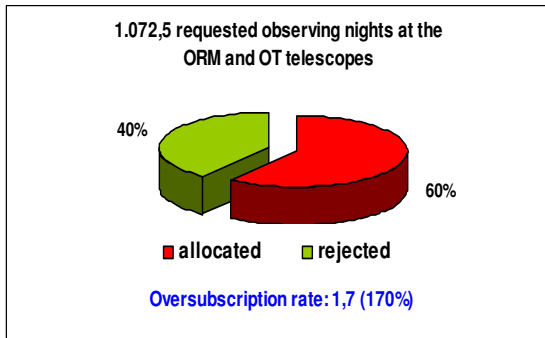

OVERSUBSCRIPTION RATES AT THE ORM & OT TELESCOPES

SPANISH TAC 2001

The oversubscription rate expresses the number of nights/hours requested for each allocated night.