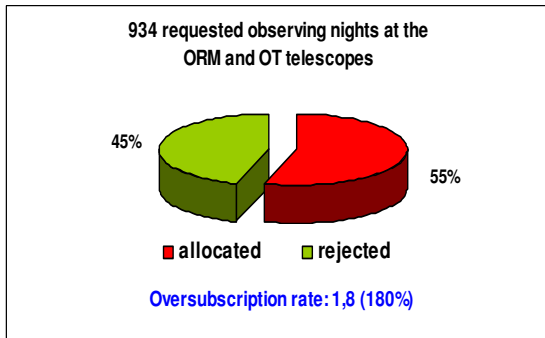

## SPANISH TAC 2000

*The oversubscription rate expresses the number of nights/hours requested for each allocated night.*