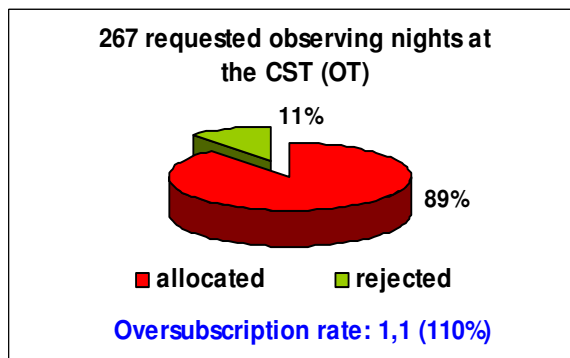

## SPANISH TAC 2000

*The oversubscription rate expresses the number of nights/hours requested for each allocated night.*