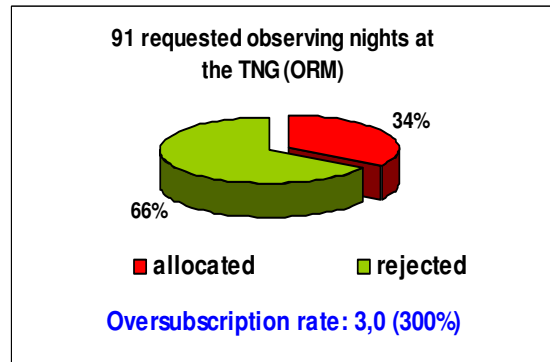

## SPANISH TAC 2000

*The oversubscription rate expresses the number of nights/hours requested for each allocated night.*