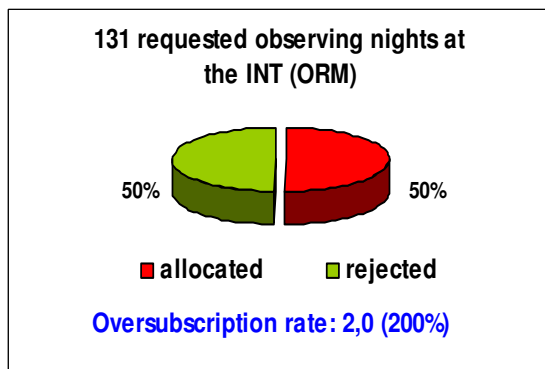

## SPANISH TAC 2000

*The oversubscription rate expresses the number of nights/hours requested for each allocated night.*