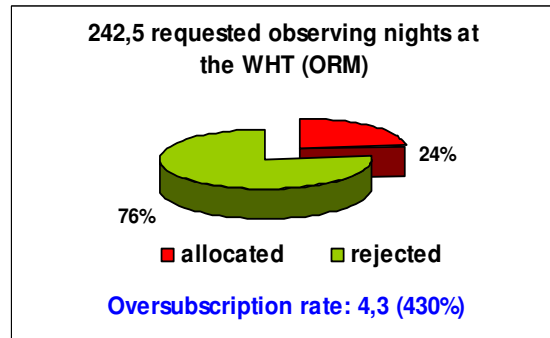

## SPANISH TAC 2000

*The oversubscription rate expresses the number of nights/hours requested for each allocated night.*