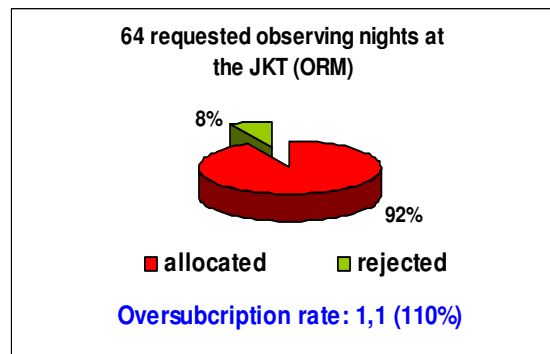

## SPANISH TAC 2000

*The oversubscription rate expresses the number of nights/hours requested for each allocated night.*