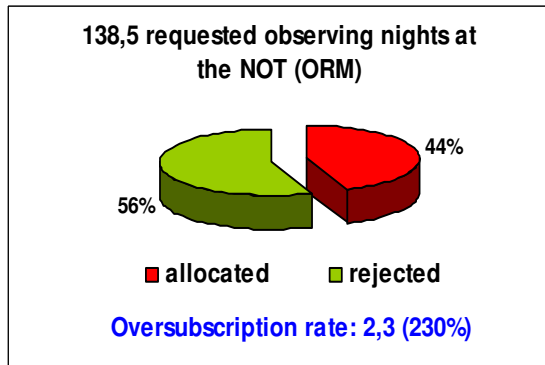

## SPANISH TAC 2000

*The oversubscription rate expresses the number of nights/hours requested for each allocated night.*