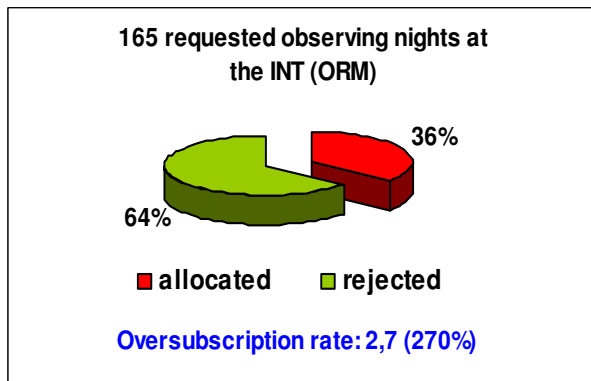

## SPANISH TAC 1999

*The oversubscription rate expresses the number of nights/hours requested for each allocated night.*