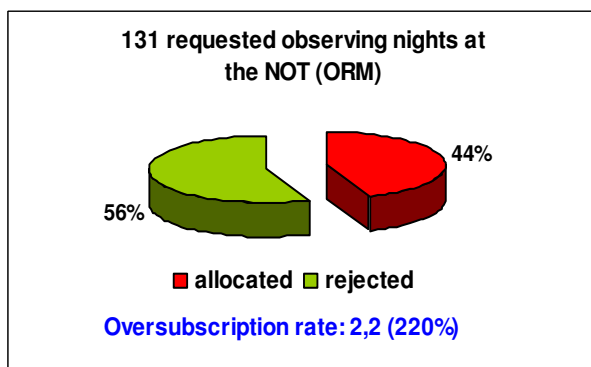

## SPANISH TAC 1999

*The oversubscription rate expresses the number of nights/hours requested for each allocated night.*