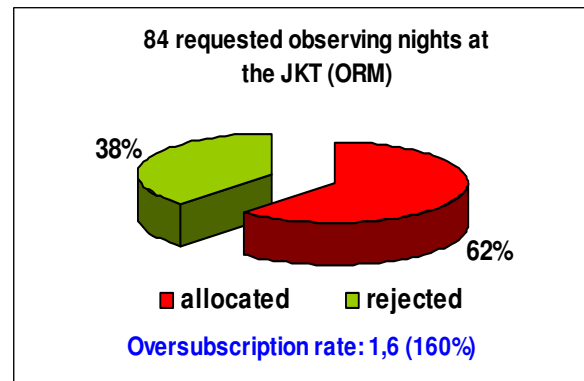

## SPANISH TAC 1999

*The oversubscription rate expresses the number of nights/hours requested for each allocated night.*