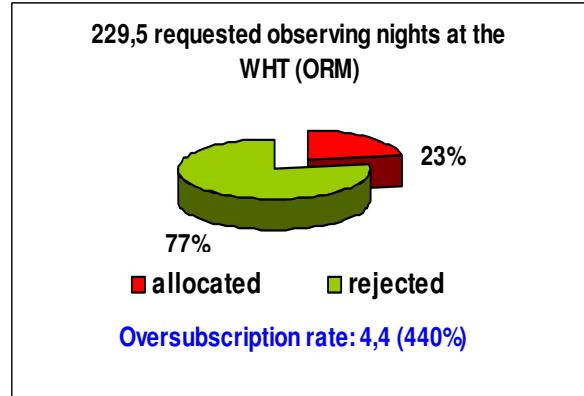

## SPANISH TAC 1999

*The oversubscription rate expresses the number of nights/hours requested for each allocated night.*