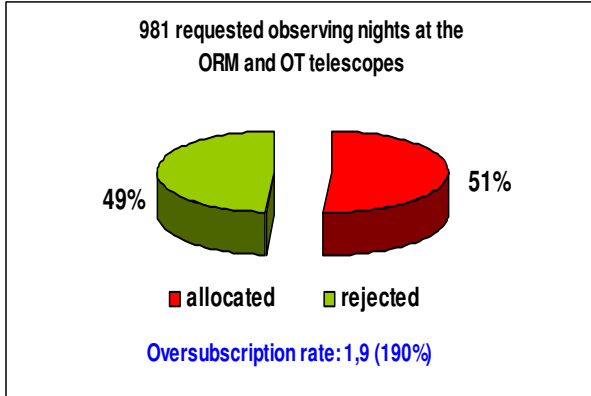

## SPANISH TAC 1999

*The oversubscription rate expresses the number of nights/hours requested for each allocated night.*