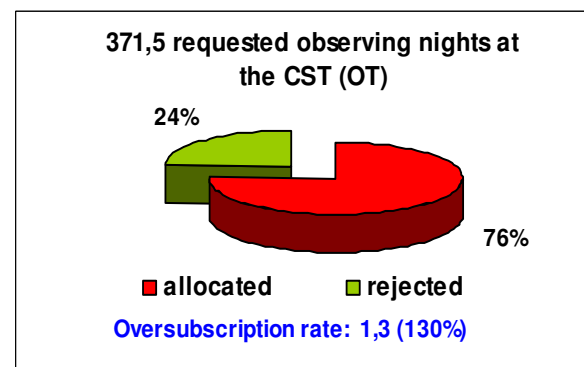

## SPANISH TAC 1999

*The oversubscription rate expresses the number of nights/hours requested for each allocated night.*