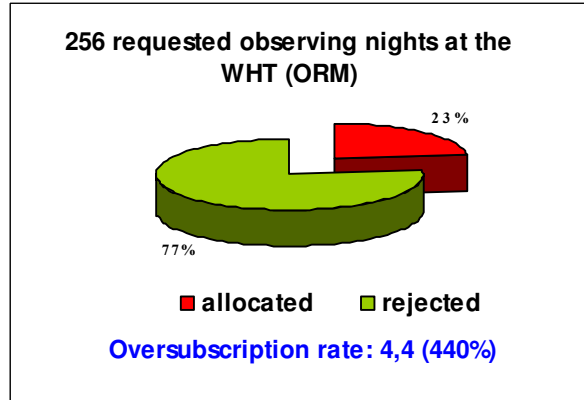

OVERSUBSCRIPTION RATES AT THE ORM & OT TELESCOPES

SPANISH TAC 1998

The oversubscription rate expresses the number of nights/hours requested for each allocated night.