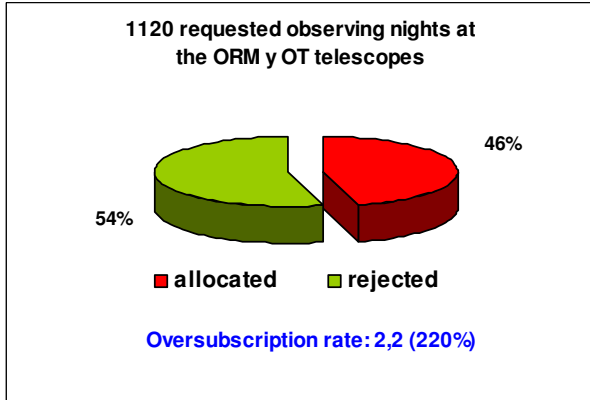

OVERSUBSCRIPTION RATES AT THE ORM & OT TELESCOPES

SPANISH TAC 1998

The oversubscription rate expresses the number of nights/hours requested for each allocated night.