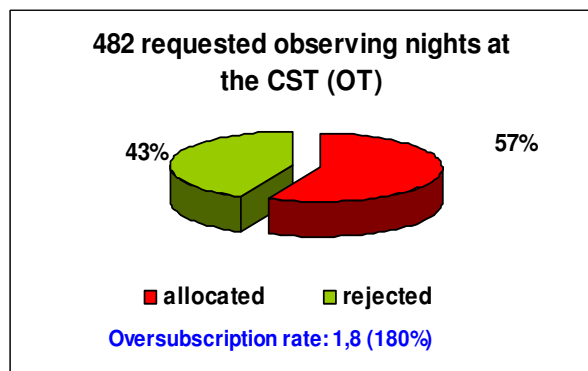

OVERSUBSCRIPTION RATES AT THE ORM & OT TELESCOPES

SPANISH TAC 1998

The oversubscription rate expresses the number of nights/hours requested for each allocated night.