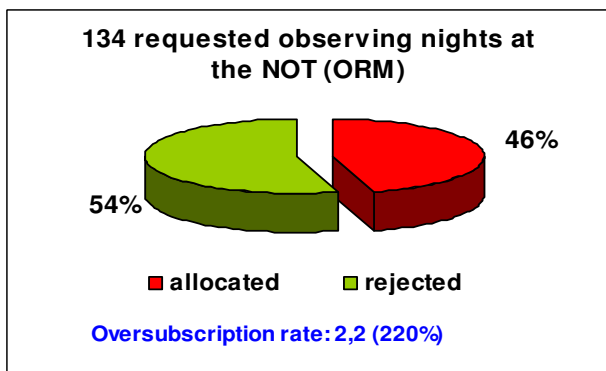

OVERSUBSCRIPTION RATES AT THE ORM & OT TELESCOPES

SPANISH TAC 1998

The oversubscription rate expresses the number of nights/hours requested for each allocated night.