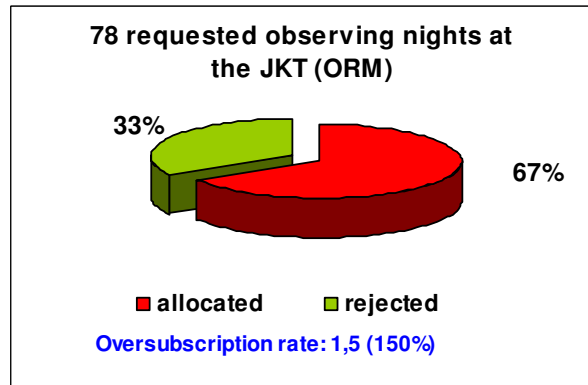

OVERSUBSCRIPTION RATES AT THE ORM & OT TELESCOPES

SPANISH TAC 1998

The oversubscription rate expresses the number of nights/hours requested for each allocated night.