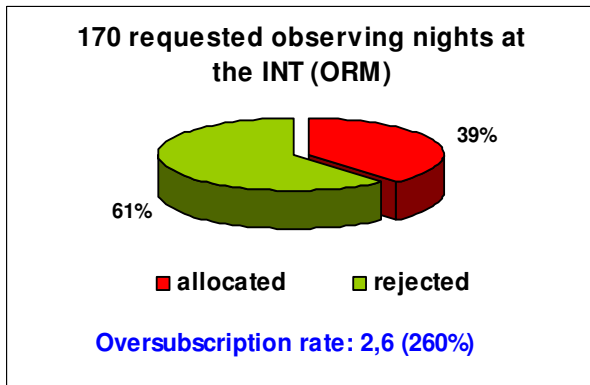

OVERSUBSCRIPTION RATES AT THE ORM & OT TELESCOPES

SPANISH TAC 1998

The oversubscription rate expresses the number of nights/hours requested for each allocated night.