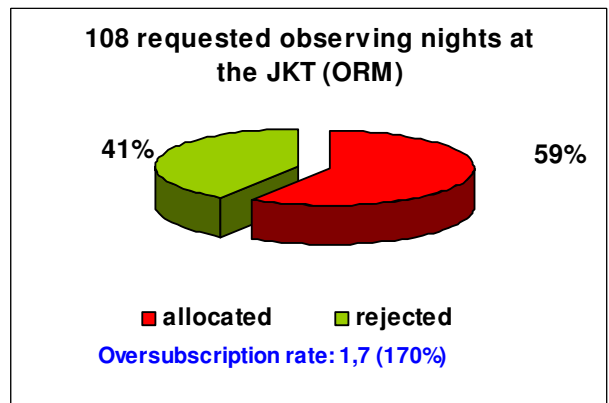

OVERSUBSCRIPTION RATES AT THE ORM & OT TELESCOPES

SPANISH TAC 1997

The oversubscription rate expresses the number of nights/hours requested for each allocated night.