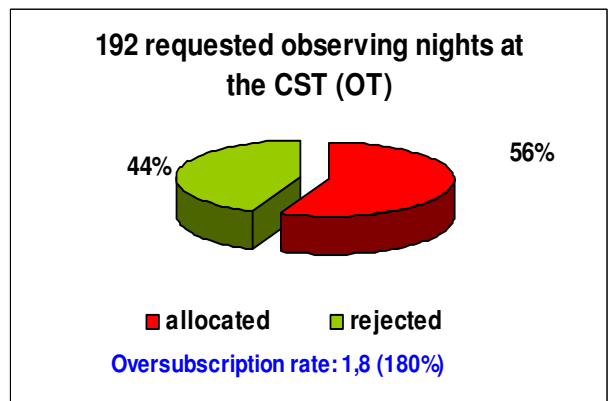

OVERSUBSCRIPTION RATES AT THE ORM & OT TELESCOPES

SPANISH TAC 1997

The oversubscription rate expresses the number of nights/hours requested for each allocated night.