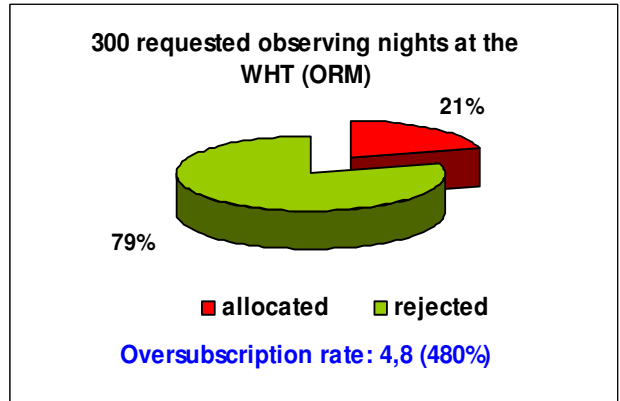

OVERSUBSCRIPTION RATES AT THE ORM & OT TELESCOPES

SPANISH TAC 1997

The oversubscription rate expresses the number of nights/hours requested for each allocated night.