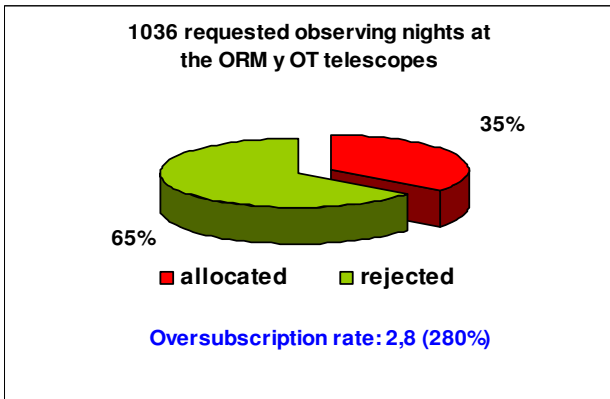

OVERSUBSCRIPTION RATES AT THE ORM & OT TELESCOPES

SPANISH TAC 1997

The oversubscription rate expresses the number of nights/hours requested for each allocated night.