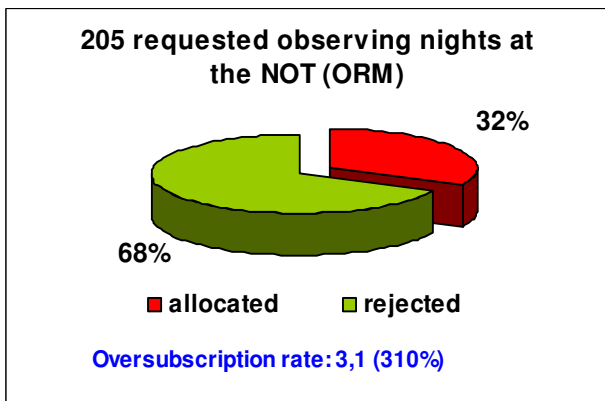

OVERSUBSCRIPTION RATES AT THE ORM & OT TELESCOPES

SPANISH TAC 1997

The oversubscription rate expresses the number of nights/hours requested for each allocated night.