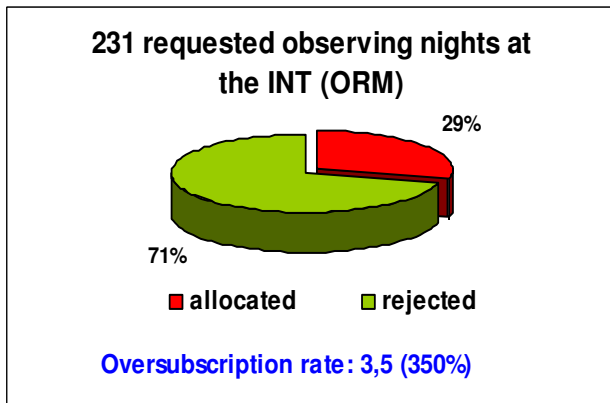

OVERSUBSCRIPTION RATES AT THE ORM & OT TELESCOPES

SPANISH TAC 1997

The oversubscription rate expresses the number of nights/hours requested for each allocated night.