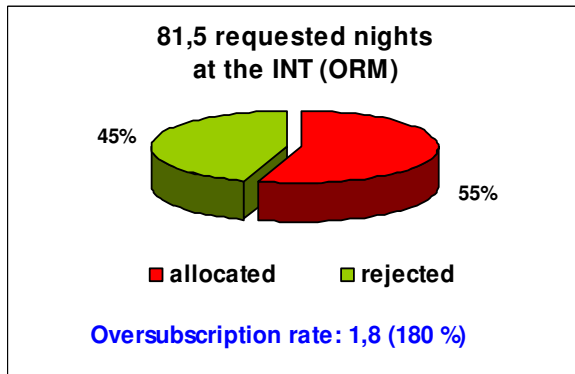

OVERSUBSCRIPTION RATES AT THE ORM & OT TELESCOPES

CAT SEMESTER 2005A

The oversubscription rate expresses the number of nights/hours requested for each allocated night.