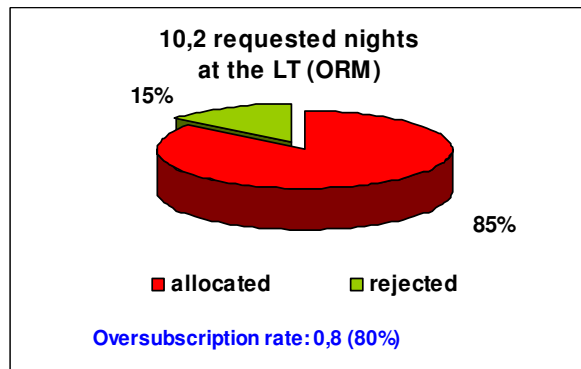

OVERSUBSCRIPTION RATES AT THE ORM & OT TELESCOPES

CAT SEMESTER 2005A

The oversubscription rate expresses the number of nights/hours requested for each allocated night.