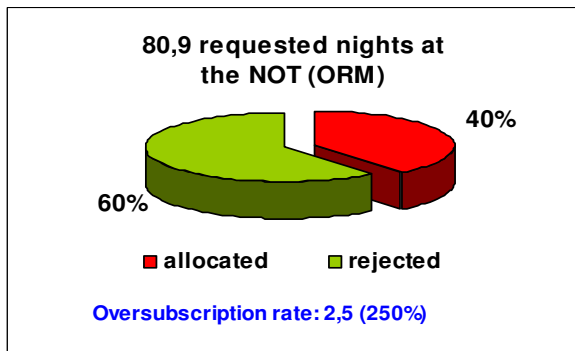

OVERSUBSCRIPTION RATES AT THE ORM & OT TELESCOPES

CAT SEMESTER 2005A

The oversubscription rate expresses the number of nights/hours requested for each allocated night.