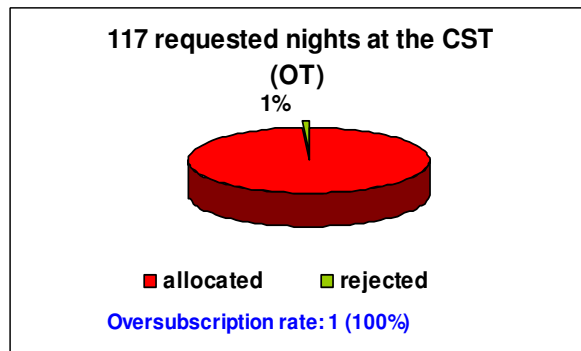

OVERSUBSCRIPTION RATES AT THE ORM & OT TELESCOPES

CAT SEMESTER 2005A

The oversubscription rate expresses the number of nights/hours requested for each allocated night.