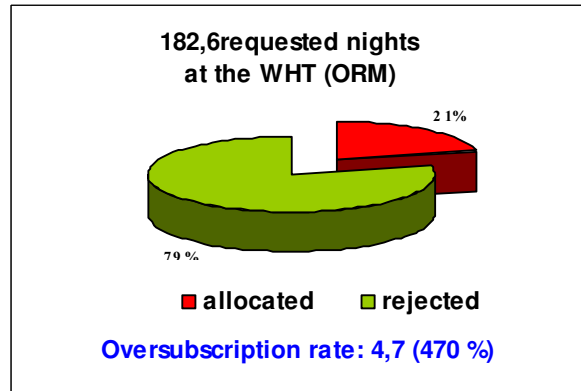

OVERSUBSCRIPTION RATES AT THE ORM & OT TELESCOPES

CAT SEMESTER 2005A

The oversubscription rate expresses the number of nights/hours requested for each allocated night.