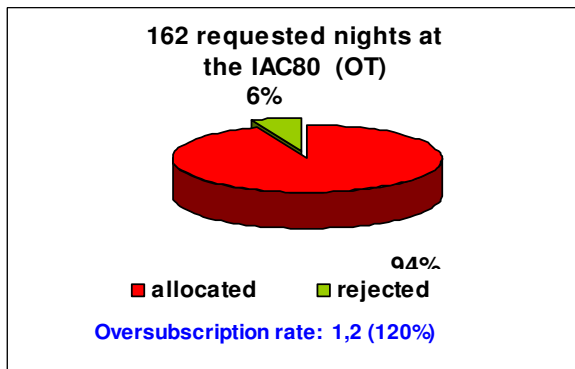

OVERSUBSCRIPTION RATES AT THE ORM & OT TELESCOPES

CAT SEMESTER 2005A

The oversubscription rate expresses the number of nights/hours requested for each allocated night.