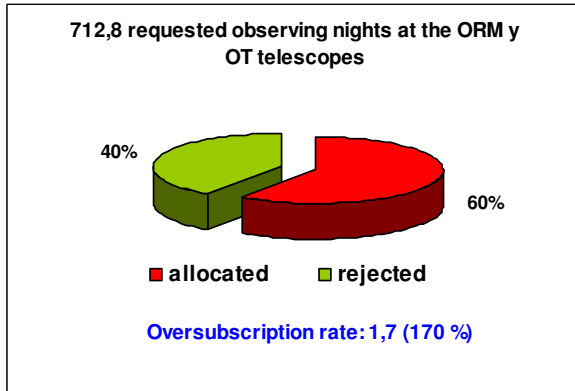

OVERSUBSCRIPTION RATES AT THE ORM & OT TELESCOPES

CAT SEMESTER 2005A

The oversubscription rate expresses the number of nights/hours requested for each allocated night.