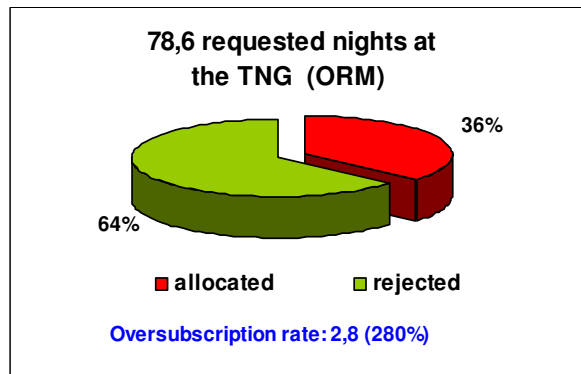

OVERSUBSCRIPTION RATES AT THE ORM & OT TELESCOPES

CAT SEMESTER 2005A

The oversubscription rate expresses the number of nights/hours requested for each allocated night.