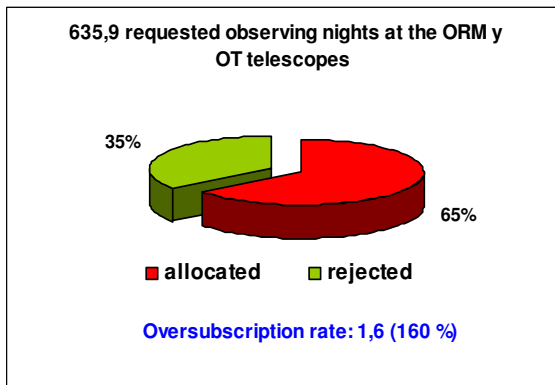

OVERSUBSCRIPTION RATES AT THE ORM & OT TELESCOPES

CAT SEMESTER 2004B

The oversubscription rate expresses the number of nights/hours requested for each allocated night.