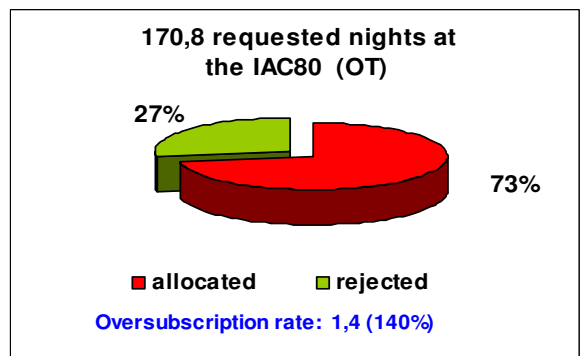

OVERSUBSCRIPTION RATES AT THE ORM & OT TELESCOPES

CAT SEMESTER 2004B

The oversubscription rate expresses the number of nights/hours requested for each allocated night.