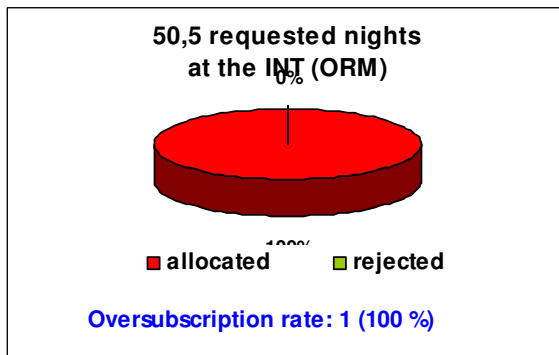

OVERSUBSCRIPTION RATES AT THE ORM & OT TELESCOPES

CAT SEMESTER 2004B

The oversubscription rate expresses the number of nights/hours requested for each allocated night.