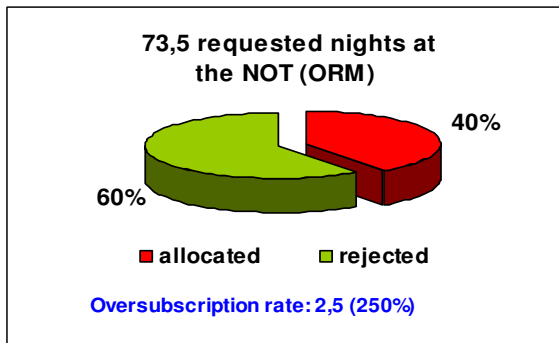

OVERSUBSCRIPTION RATES AT THE ORM & OT TELESCOPES

CAT SEMESTER 2004B

The oversubscription rate expresses the number of nights/hours requested for each allocated night.