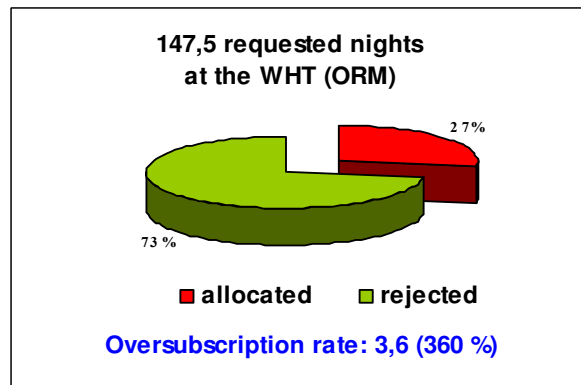

OVERSUBSCRIPTION RATES AT THE ORM & OT TELESCOPES

CAT SEMESTER 2004B

The oversubscription rate expresses the number of nights/hours requested for each allocated night.