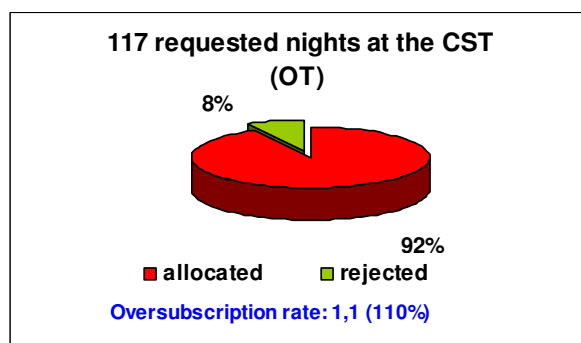

OVERSUBSCRIPTION RATES AT THE ORM & OT TELESCOPES

CAT SEMESTER 2004B

The oversubscription rate expresses the number of nights/hours requested for each allocated night.