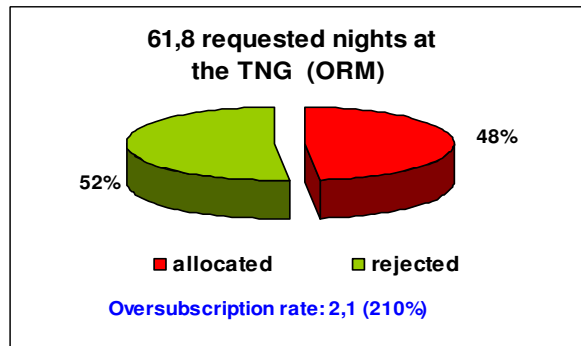

OVERSUBSCRIPTION RATES AT THE ORM & OT TELESCOPES

CAT SEMESTER 2004B

The oversubscription rate expresses the number of nights/hours requested for each allocated night.