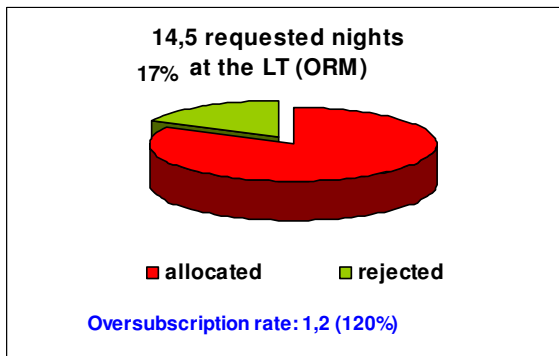

OVERSUBSCRIPTION RATES AT THE ORM & OT TELESCOPES

CAT SEMESTER 2004B

The oversubscription rate expresses the number of nights/hours requested for each allocated night.