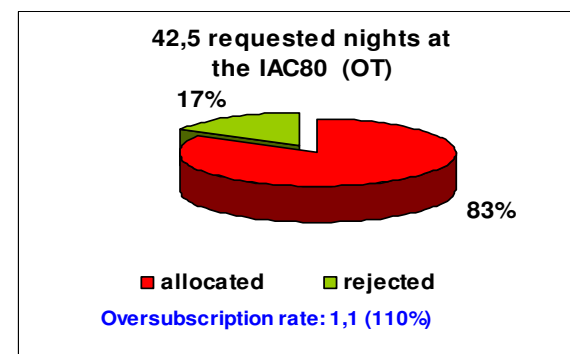

OVERSUBSCRIPTION RATES AT THE ORM & OT TELESCOPES

TAC SEMESTER 2004A

The oversubscription rate expresses the number of nights/hours requested for each allocated night.