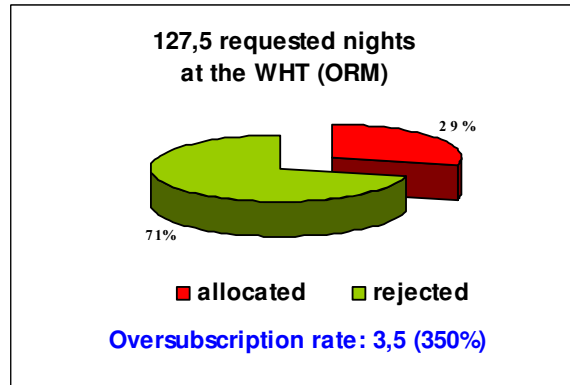

OVERSUBSCRIPTION RATES AT THE ORM & OT TELESCOPES

TAC SEMESTER 2004A

The oversubscription rate expresses the number of nights/hours requested for each allocated night.