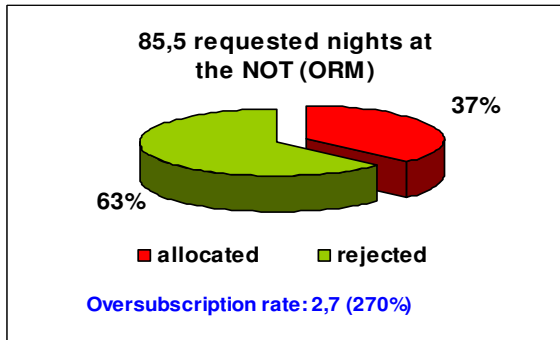

OVERSUBSCRIPTION RATES AT THE ORM & OT TELESCOPES

TAC SEMESTER 2004A

The oversubscription rate expresses the number of nights/hours requested for each allocated night.