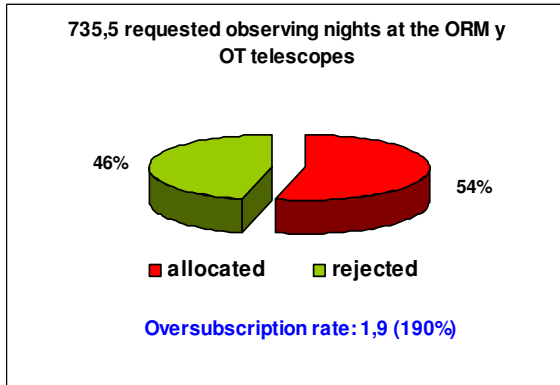

OVERSUBSCRIPTION RATES AT THE ORM & OT TELESCOPES

TAC SEMESTER 2004A

The oversubscription rate expresses the number of nights/hours requested for each allocated night.