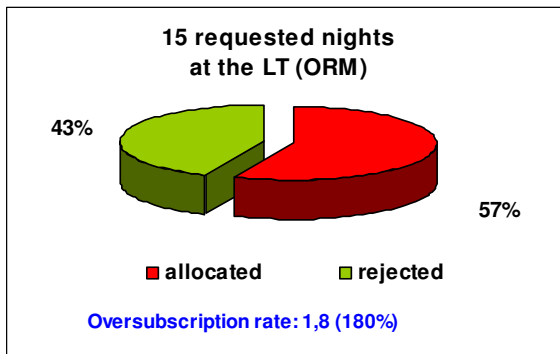

OVERSUBSCRIPTION RATES AT THE ORM & OT TELESCOPES

TAC SEMESTER 2004A

The oversubscription rate expresses the number of nights/hours requested for each allocated night.