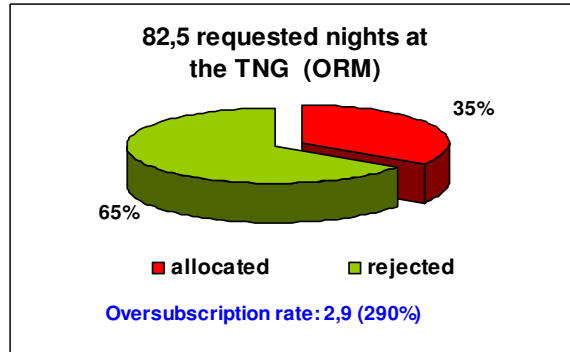

OVERSUBSCRIPTION RATES AT THE ORM & OT TELESCOPES

TAC SEMESTER 2004A

The oversubscription rate expresses the number of nights/hours requested for each allocated night.