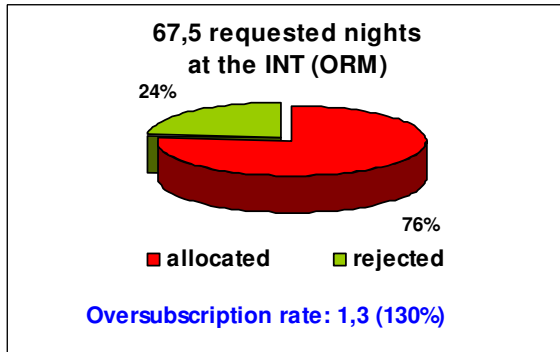

OVERSUBSCRIPTION RATES AT THE ORM & OT TELESCOPES

TAC SEMESTER 2004A

The oversubscription rate expresses the number of nights/hours requested for each allocated night.