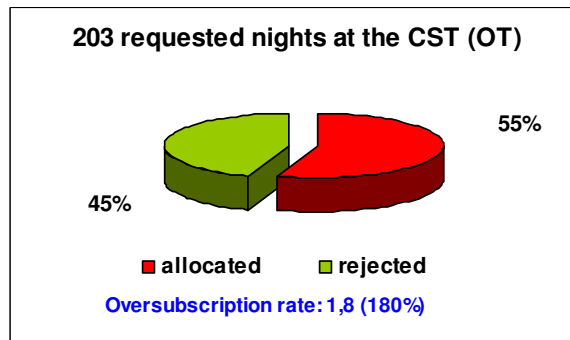

OVERSUBSCRIPTION RATES AT THE ORM & OT TELESCOPES

TAC SEMESTER 2004A

The oversubscription rate expresses the number of nights/hours requested for each allocated night.