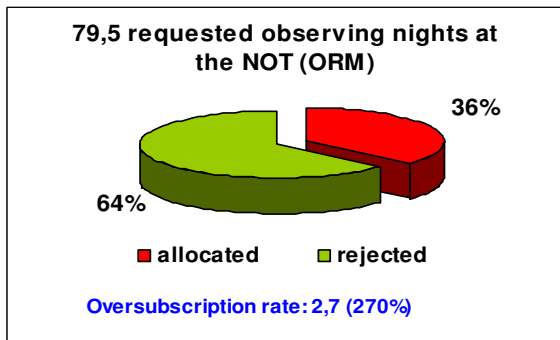

OVERSUBSCRIPTION RATES AT THE ORM & OT TELESCOPES

TAC SEMESTER 2003B

The oversubscription rate expresses the number of nights/hours requested for each allocated night.