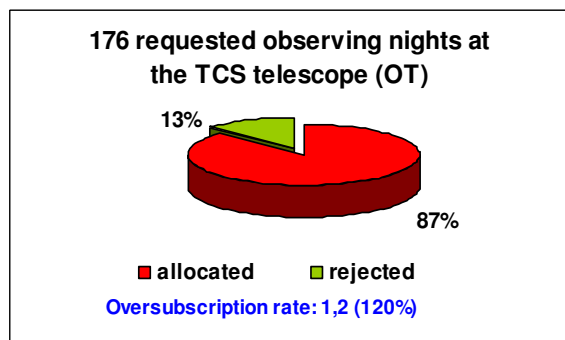

OVERSUBSCRIPTION RATES AT THE ORM & OT TELESCOPES

TAC SEMESTER 2003B

The oversubscription rate expresses the number of nights/hours requested for each allocated night.