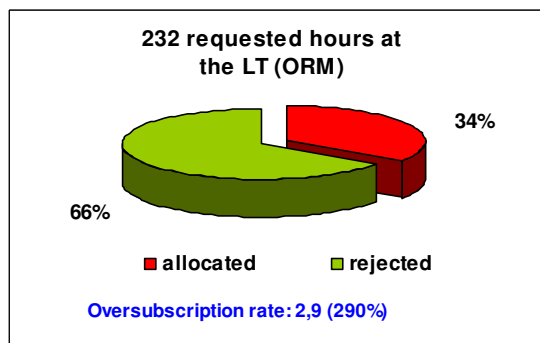

OVERSUBSCRIPTION RATES AT THE ORM & OT TELESCOPES

TAC SEMESTER 2003B

The oversubscription rate expresses the number of nights/hours requested for each allocated night.