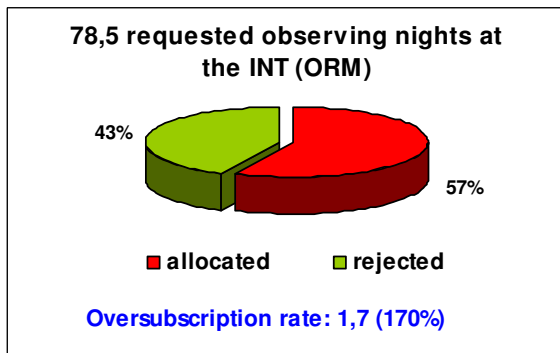

OVERSUBSCRIPTION RATES AT THE ORM & OT TELESCOPES

TAC SEMESTER 2003B

The oversubscription rate expresses the number of nights/hours requested for each allocated night.