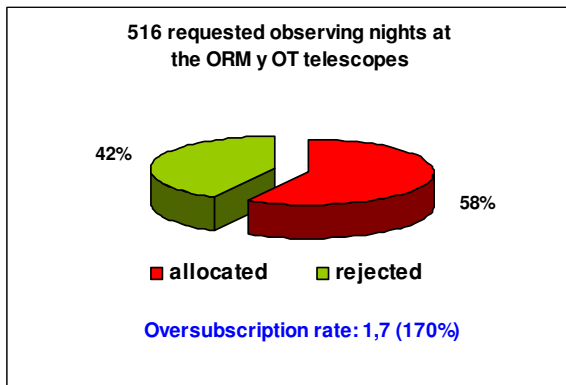

OVERSUBSCRIPTION RATES AT THE ORM & OT TELESCOPES

TAC SEMESTER 2003B

The oversubscription rate expresses the number of nights/hours requested for each allocated night.