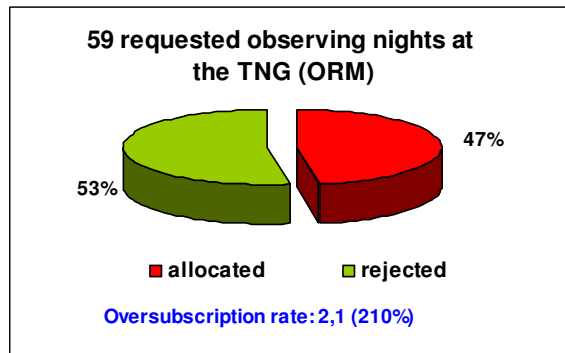

OVERSUBSCRIPTION RATES AT THE ORM & OT TELESCOPES

TAC SEMESTER 2003B

The oversubscription rate expresses the number of nights/hours requested for each allocated night.