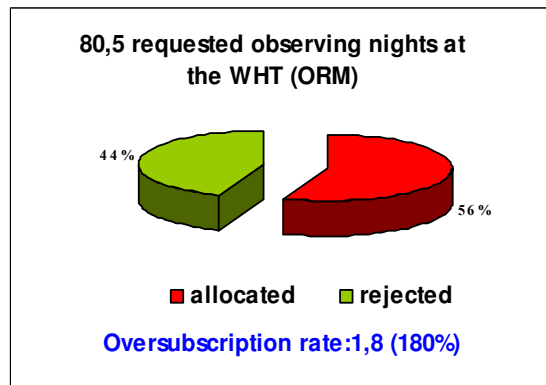

OVERSUBSCRIPTION RATES AT THE ORM & OT TELESCOPES

TAC SEMESTER 2003B

The oversubscription rate expresses the number of nights/hours requested for each allocated night.